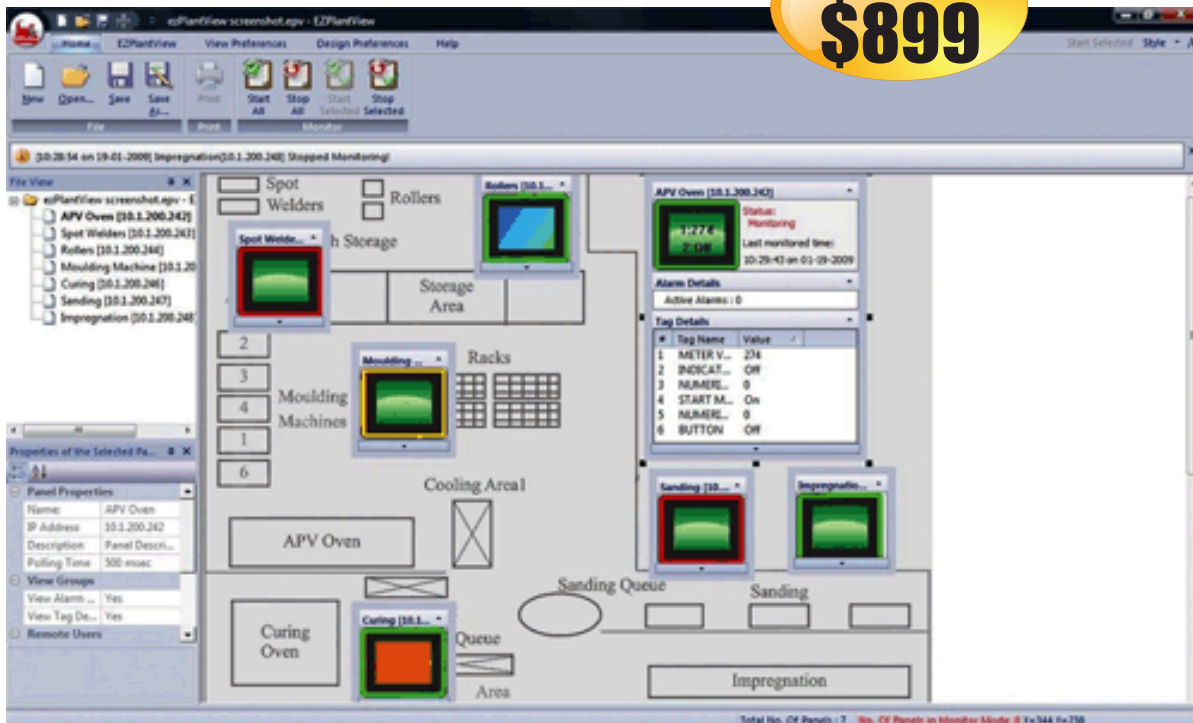

EZ PlantView™

Features:

EZ Plant View, is a software tool that gives you a bird's eye view of your plant, right from the comfort of your desk. EZ Plant View, a $899 software package, can be installed on any Windows based PC in combination with any EZSeries Touchpanel equipped with the EZRMC card or an EtherNet port.

EZ Plant View allows you to monitor a limitless amount of panels simply by identifying their IP addresses. It then shows the status of those panels with user defined colors and conditions. To get a closer look, drill down even further and EZ Plant View will automatically display the actual screen using the EZRMC software (included). This software allows you to monitor or take control of the touch panel without even standing up. Walking miles around the plant is now a thing of the past and finding a new form of exercise will be on your mind instead!.

Single License
$899

Part #:
EZ-SOFT-PLANT
$899