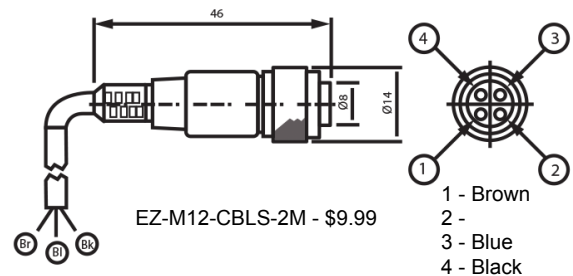

EZ Prox[®] Quick Connect Cables

Available Quick Connect cables include:

- Industry standard M8 and M12 screw-lock connectors
- One male and one female connector
- Axial and right-angle connector models
- 2m cable lengths
- PVC (polyvinyl chloride) jacket for typical industrial applications
- IP67 rate

Right Angle Connector

2Mtr. (6.5ft.), 4.8mm (0.189") thick,
Black, Suitable for M12 Universal Male Connector

Straight Connector

2Mtr. (6.5ft.), 4.8mm (0.189") thick,
Black color, Suitable for M12 Universal Male Connector

Part Number	Description	Price
EZ-M12-CBLR-2M	EZ PROX CBL, M12 Conn, Right Ang, NB	\$11.99
EZ-M8-CBLS-2M-NB	EZ PROX CBL, M8, Straight, NB	\$11.99
EZ-M12-CBLS-2M	EZ PROX CBL, M12 Conn, Straight, NB	\$11.99
EZ-M8-CBLR-2M-NB	EZ PROX CBL, M8, Right Ang, NB	\$14.99
EZ-M8-CBLS-2M-SS	EZ PROX CBL, M8, Straight, SS	\$17.99
EZ-M12-CBLS-2M-SS	EZ PROX CBL, M12, Straight, SS	\$19.99
EZ-M12-CBLR-2M-SS	EZ PROX CBL, M12, Right Ang, SS	\$19.99
EZ-M8-CBLR-2M-SS	EZ PROX CBL, M8, Right Ang, SS	\$19.99