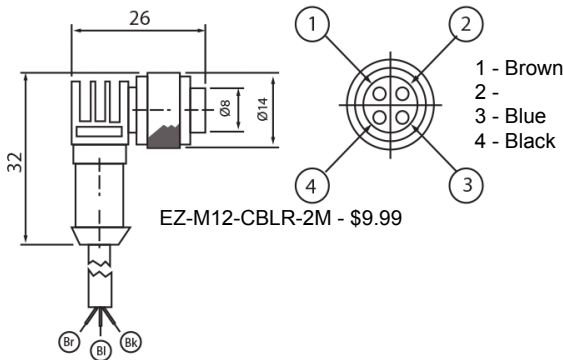

EZ Prox[®] Quick Connect Cables

Available Quick Connect cables include:

- Industry standard M8 and M12 screw-lock connectors
- One male and one female connector
- Axial and right-angle connector models
- 2m cable lengths
- PVC (polyvinyl chloride) jacket for typical industrial applications
- IP67 rate

Right Angle Connector

2Mtr. (6.5ft.), 4.8mm (0.189") thick,
Black, Suitable for M12 Universal Male Connector

Straight Connector

2Mtr. (6.5ft.), 4.8mm (0.189") thick,
Black color, Suitable for M12 Universal Male Connector

Part Number	Description	Price
EZ-M12-CBLR-2M	EZ PROX CBL, M12 Conn, Right Ang, NB	\$11.99
EZ-M8-CBLS-2M-NB	EZ PROX CBL, M8, Straight, NB	\$11.99
EZ-M12-CBLS-2M	EZ PROX CBL, M12 Conn, Straight, NB	\$11.99
EZ-M8-CBLR-2M-NB	EZ PROX CBL, M8, Right Ang, NB	\$14.99
EZ-M8-CBLS-2M-SS	EZ PROX CBL, M8, Straight, SS	\$17.99
EZ-M12-CBLS-2M-SS	EZ PROX CBL, M12, Straight, SS	\$19.99
EZ-M12-CBLR-2M-SS	EZ PROX CBL, M12, Right Ang, SS	\$19.99
EZ-M8-CBLR-2M-SS	EZ PROX CBL, M8, Right Ang, SS	\$19.99